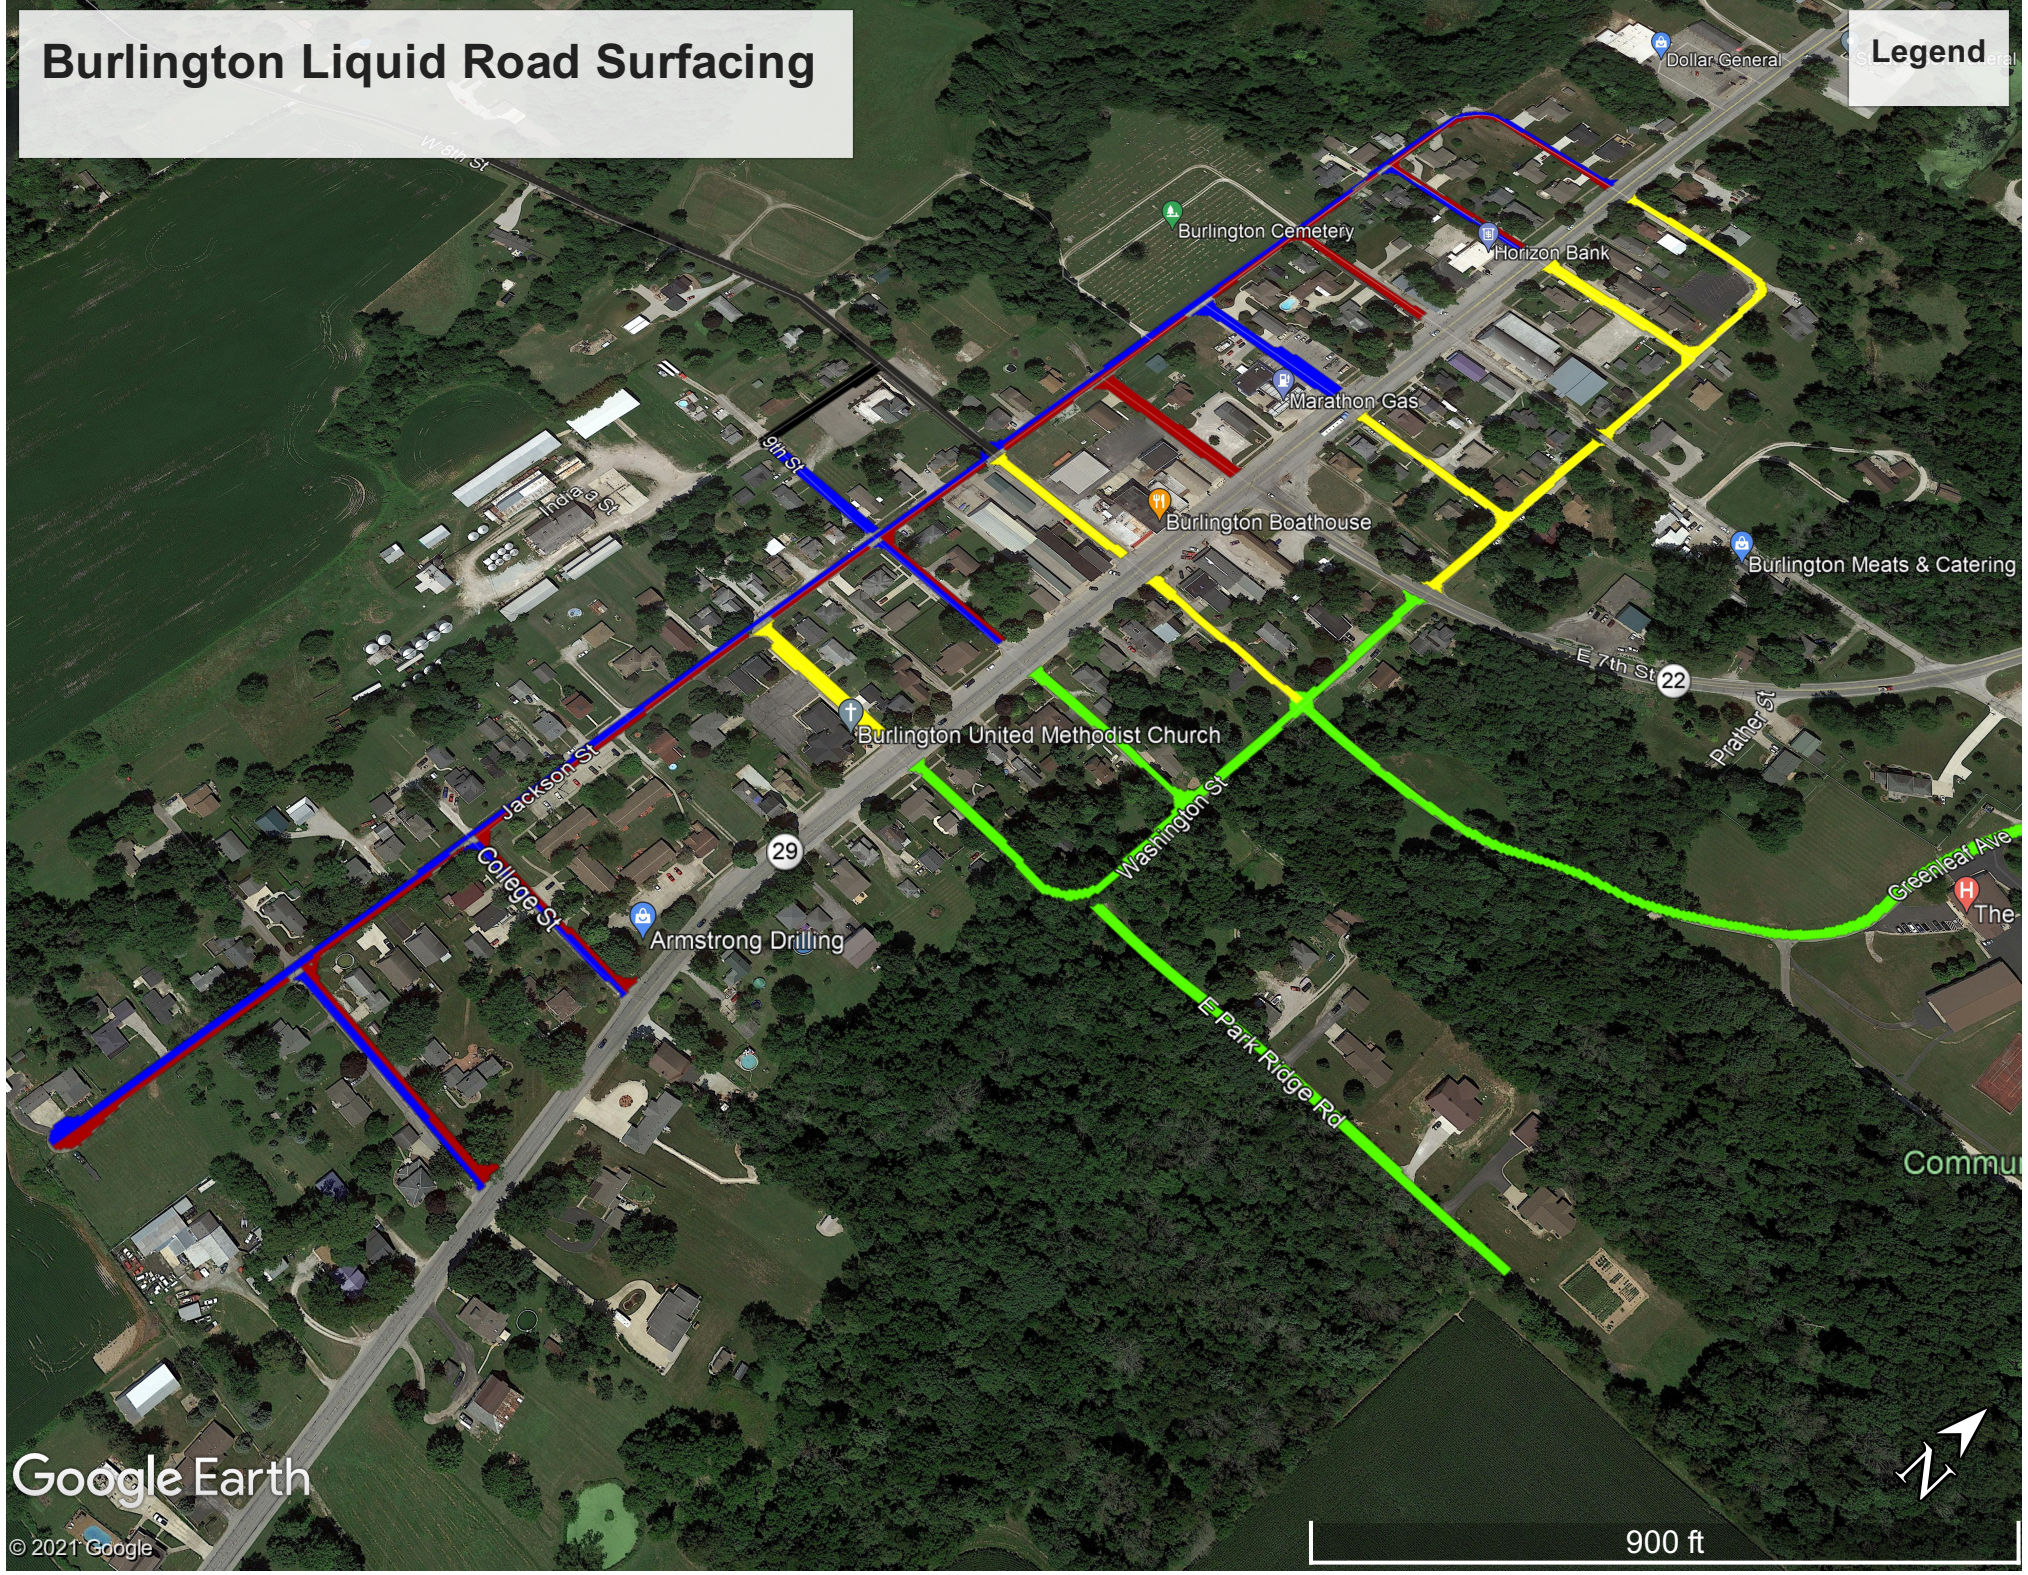

Burlington Liquid Road Surfacing

Legend

Google Earth

© 2021 Google

900 ft