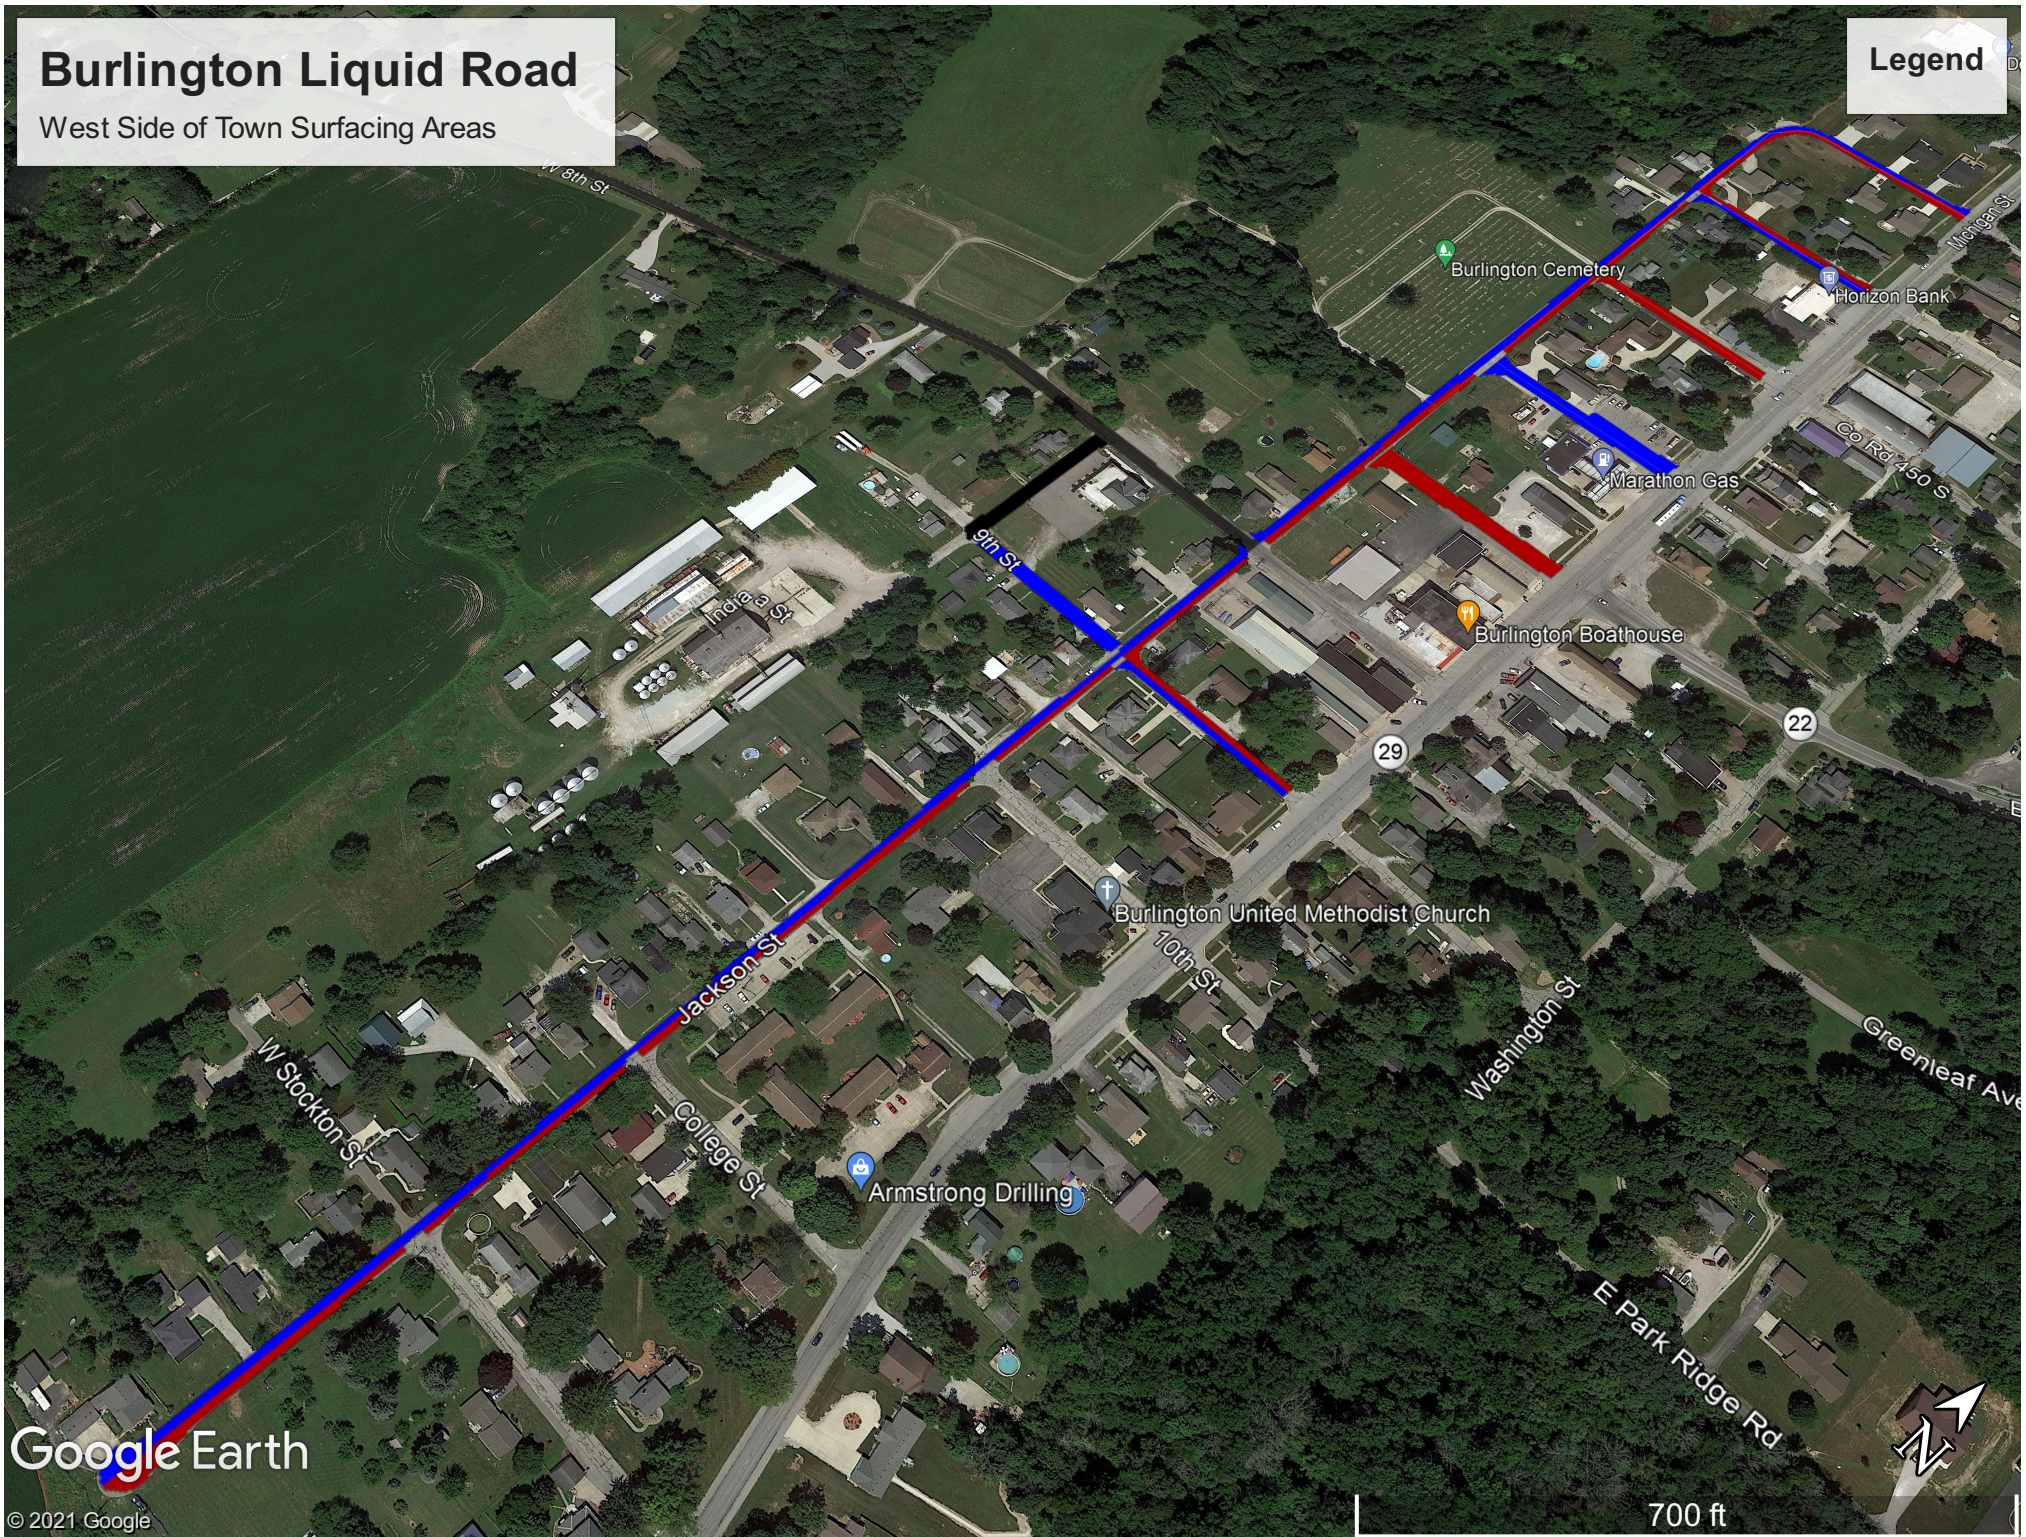

Burlington Liquid Road

West Side of Town Surfacing Areas

Legend

Google Earth

© 2021 Google

700 ft