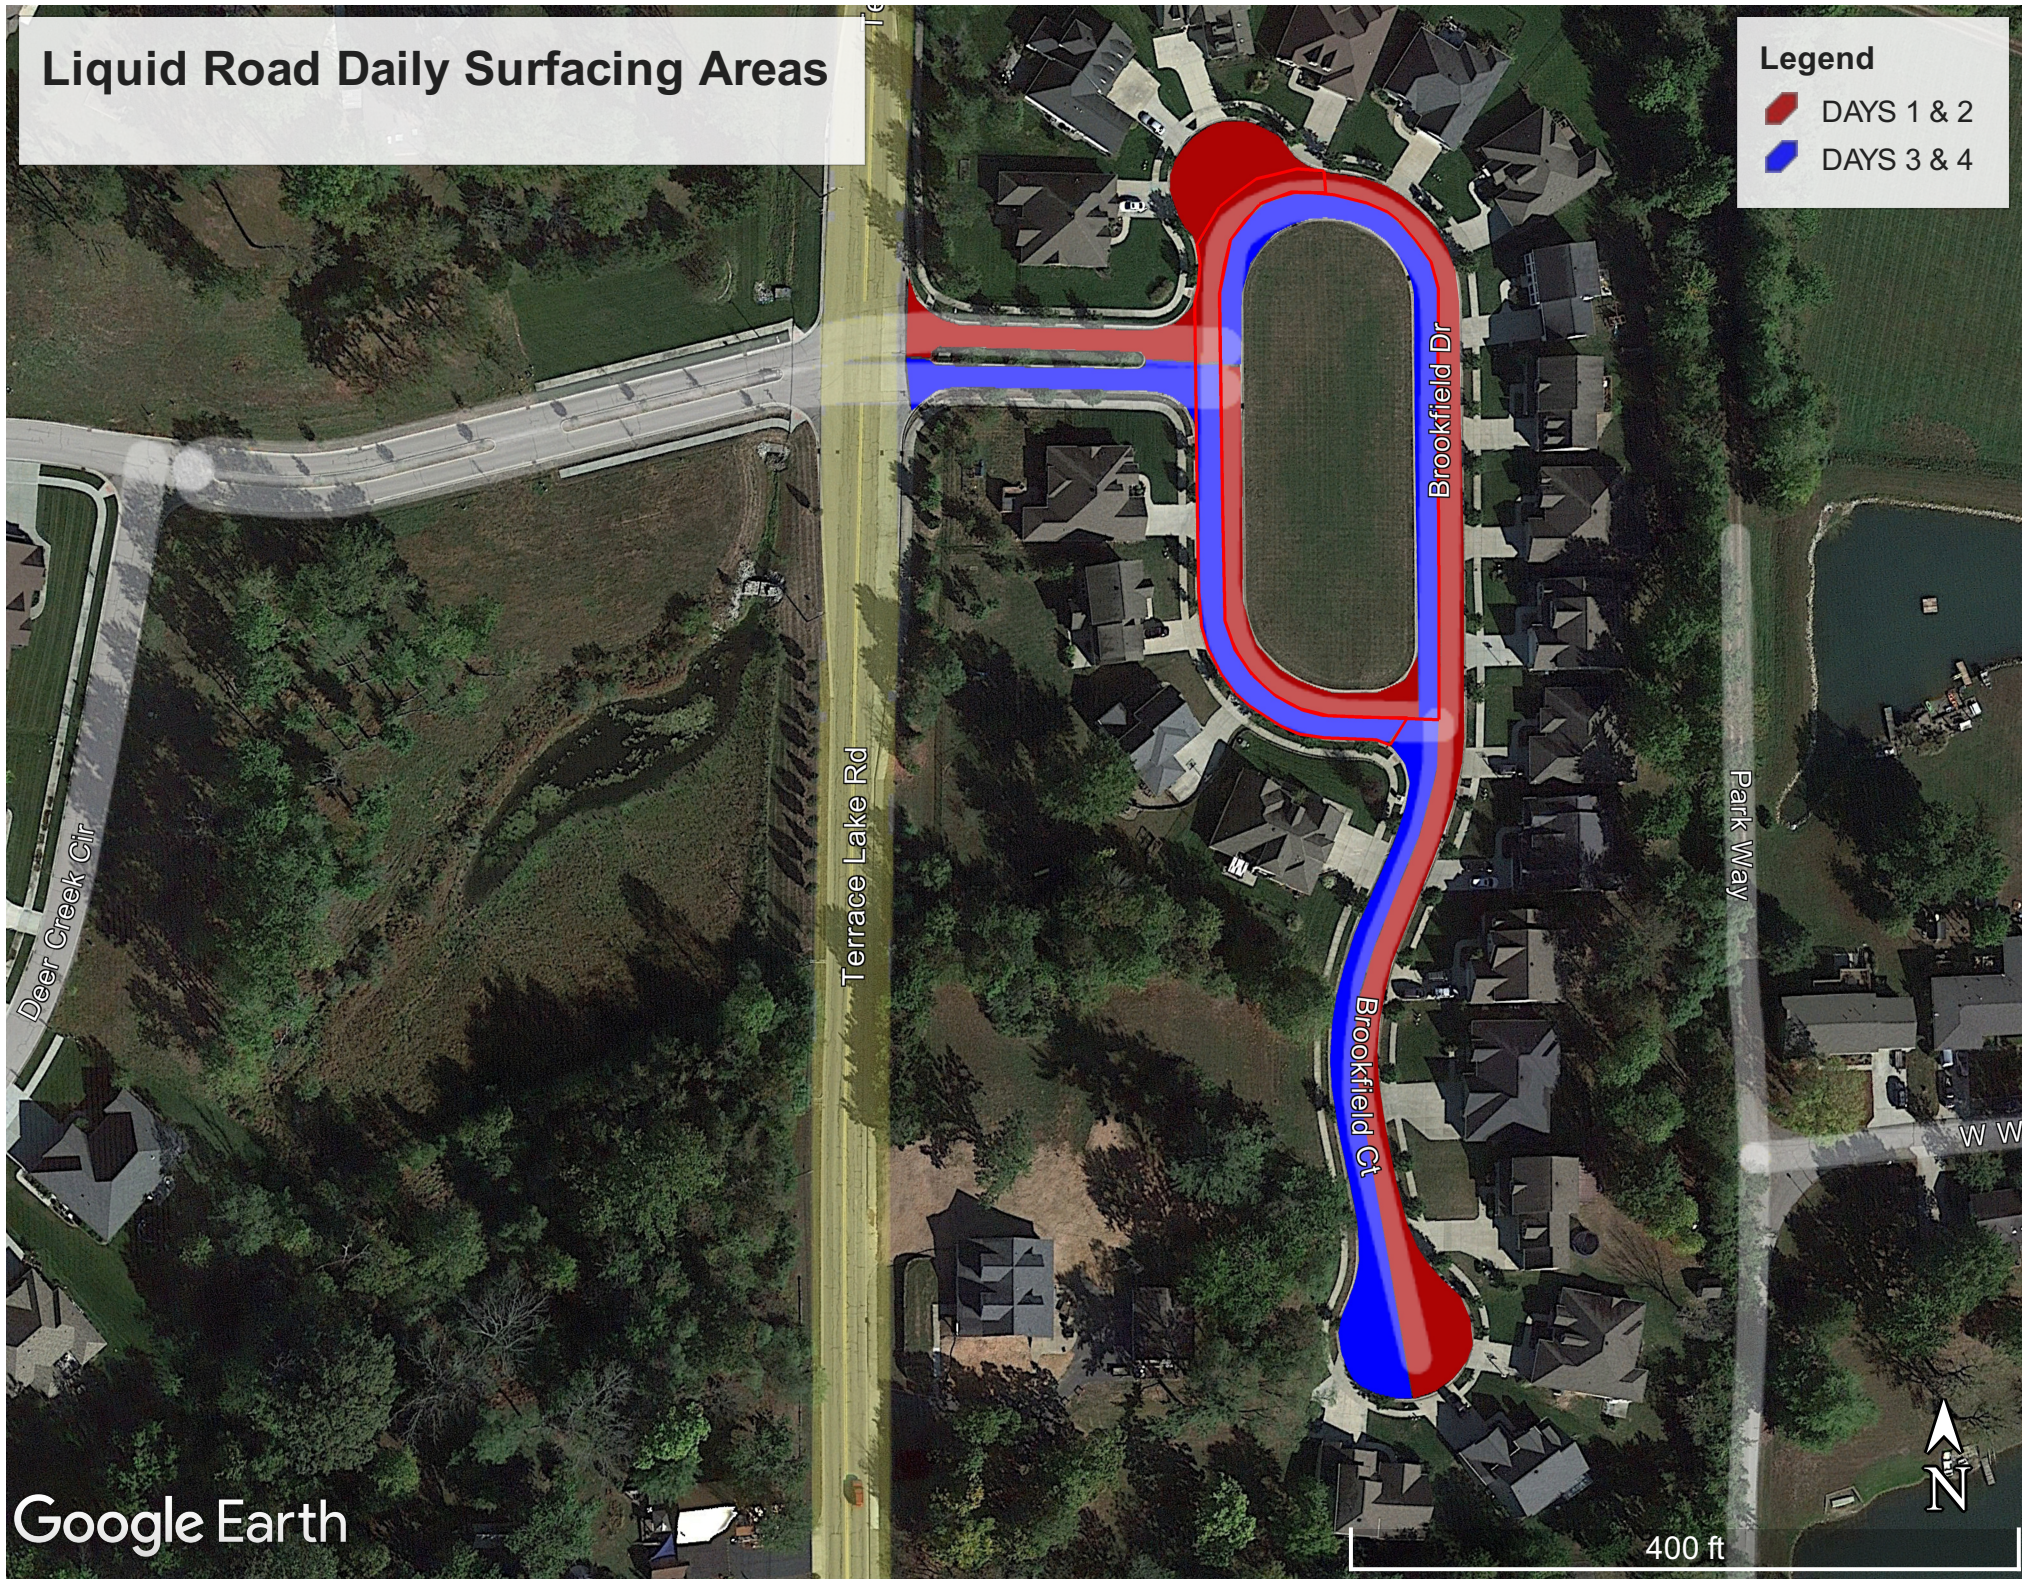

Liquid Road Daily Surfacing Areas

Legend

-  DAYS 1 & 2
-  DAYS 3 & 4

Google Earth

400 ft