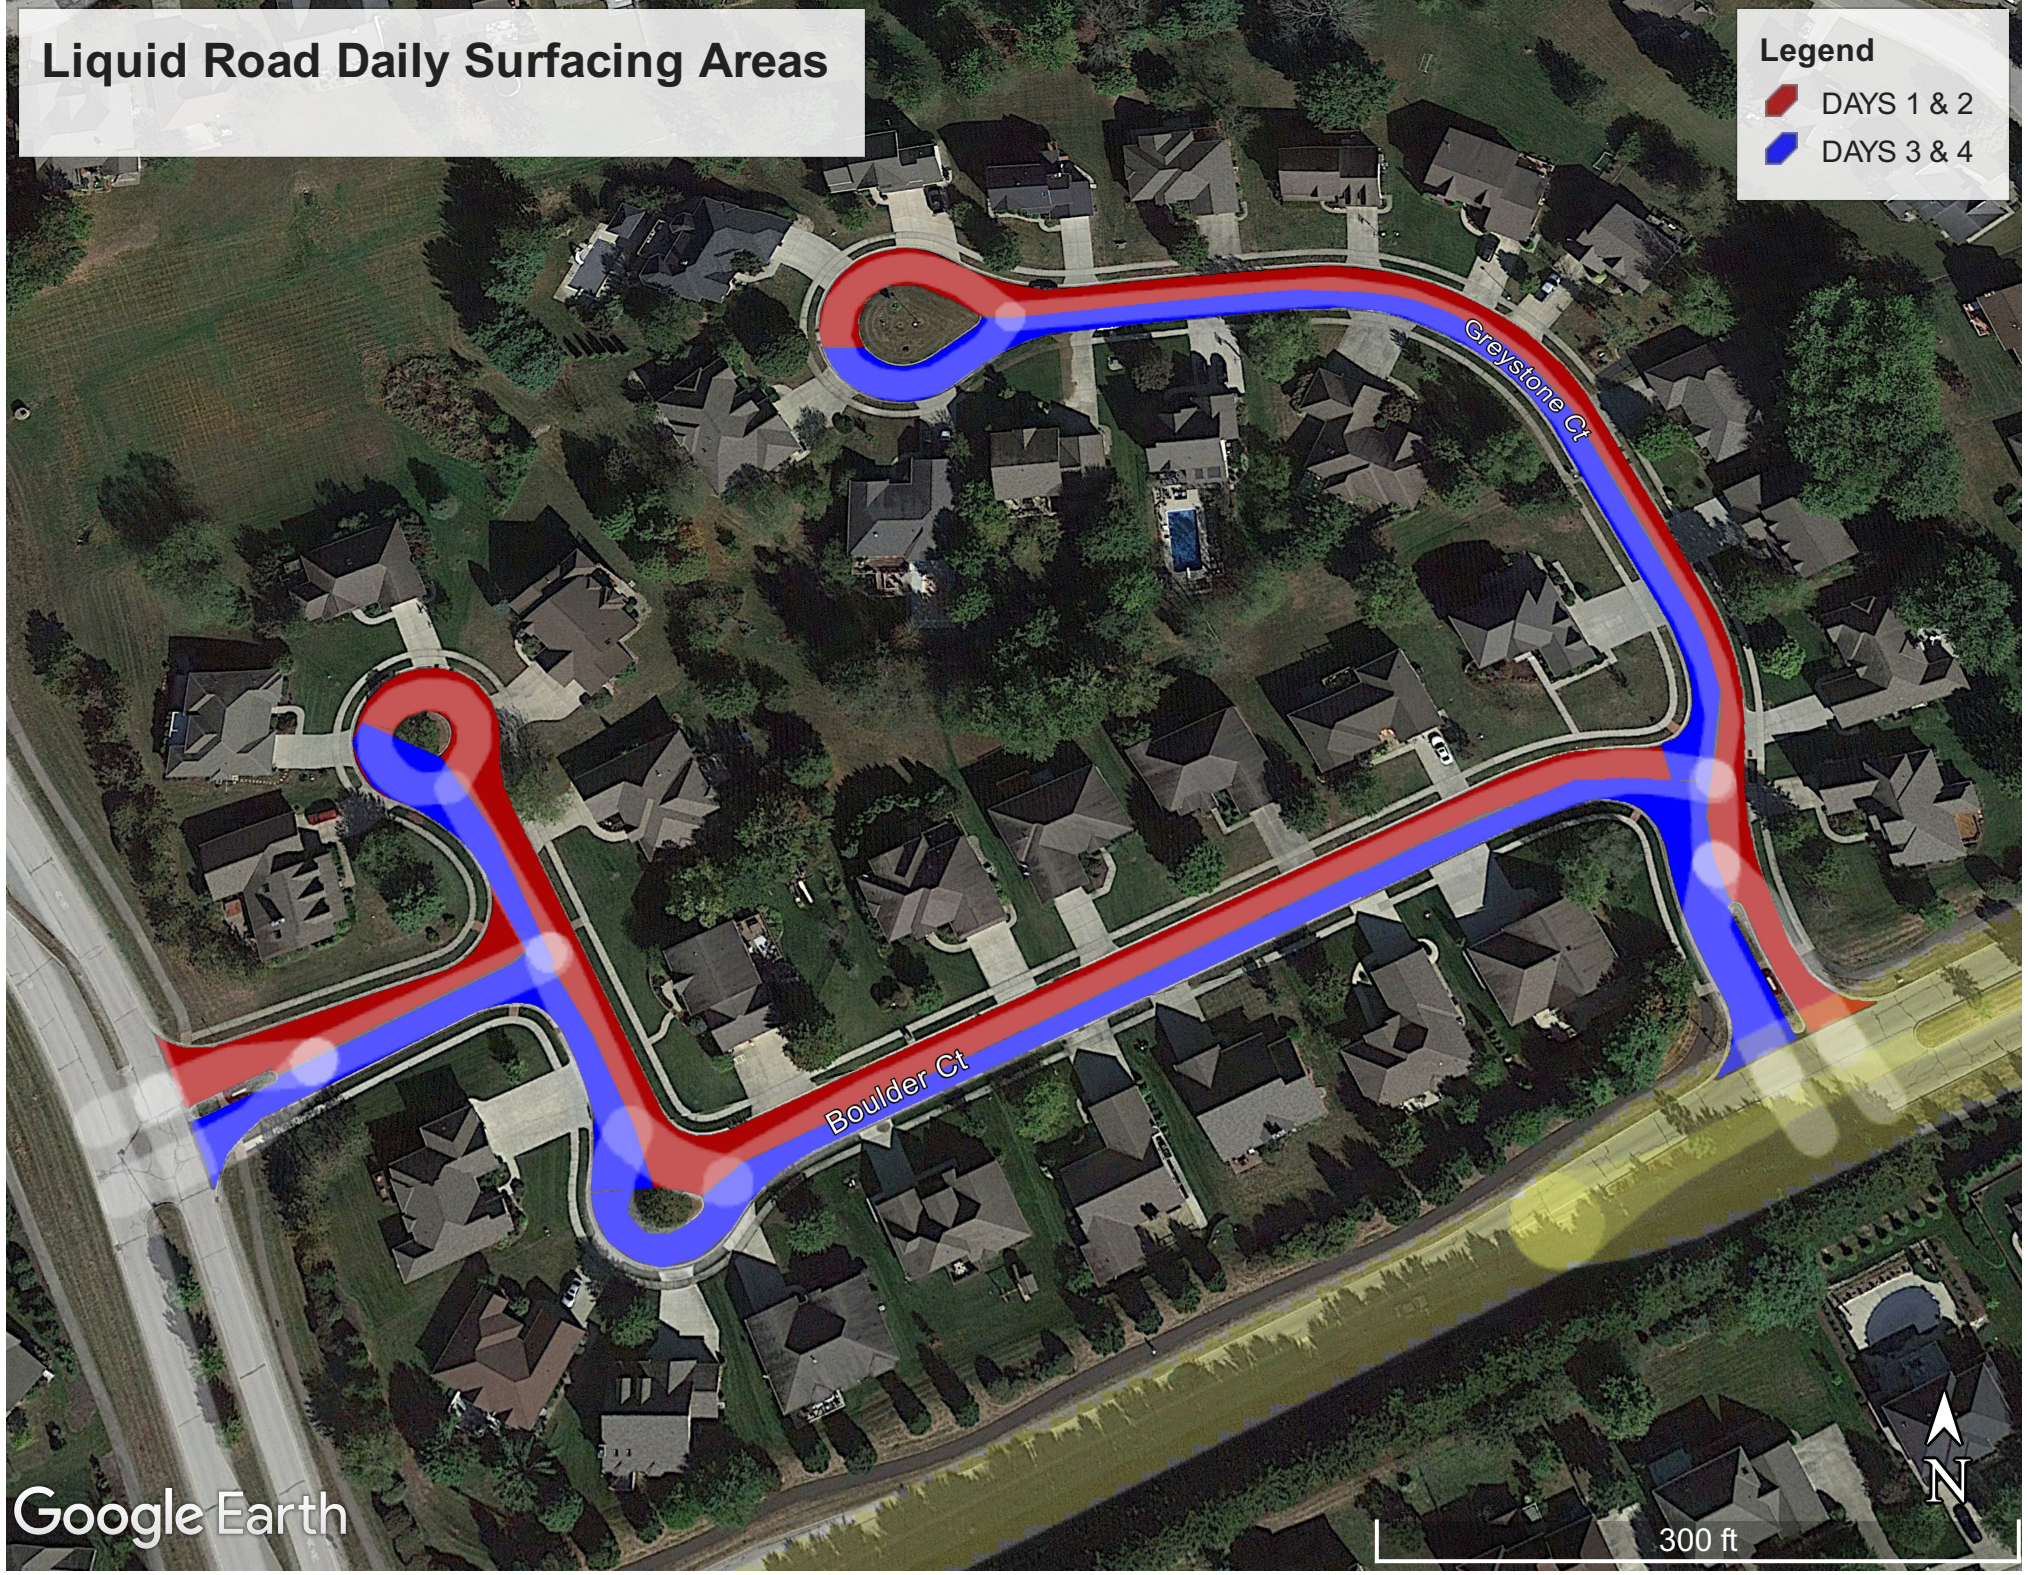

# Liquid Road Daily Surfacing Areas

**Legend**

-  DAYS 1 & 2
-  DAYS 3 & 4

Google Earth

300 ft