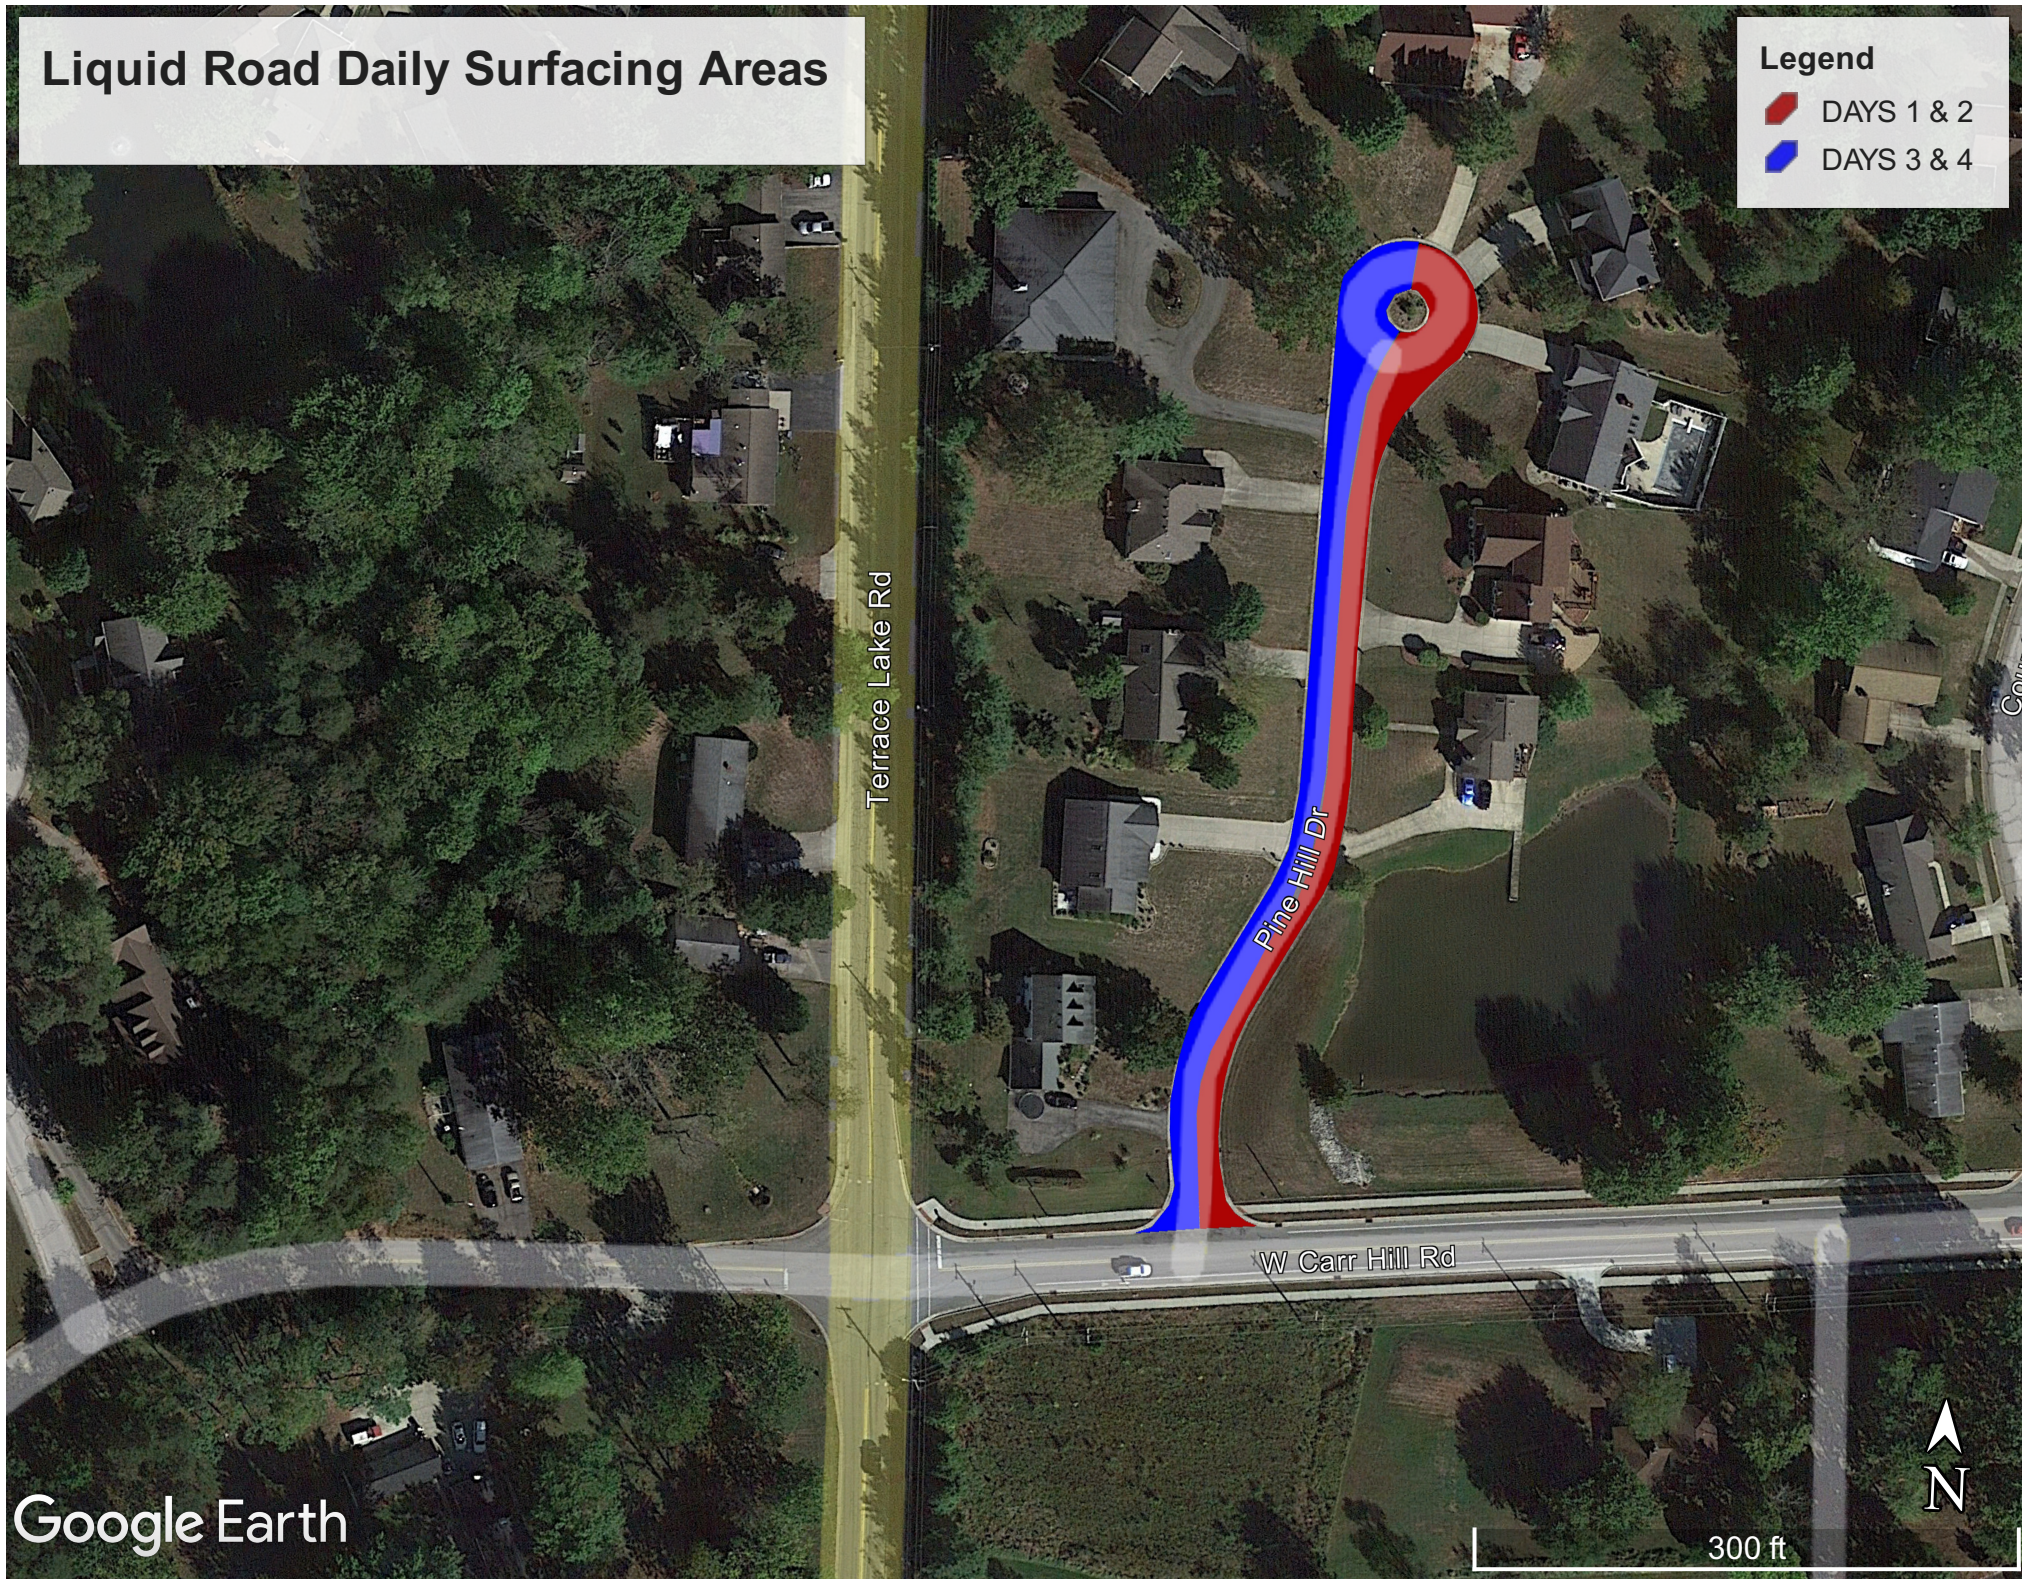

# Liquid Road Daily Surfacing Areas

**Legend**

-  DAYS 1 & 2
-  DAYS 3 & 4

Terrace Lake Rd

Pine Hill Dr

W Carr Hill Rd

Google Earth

300 ft