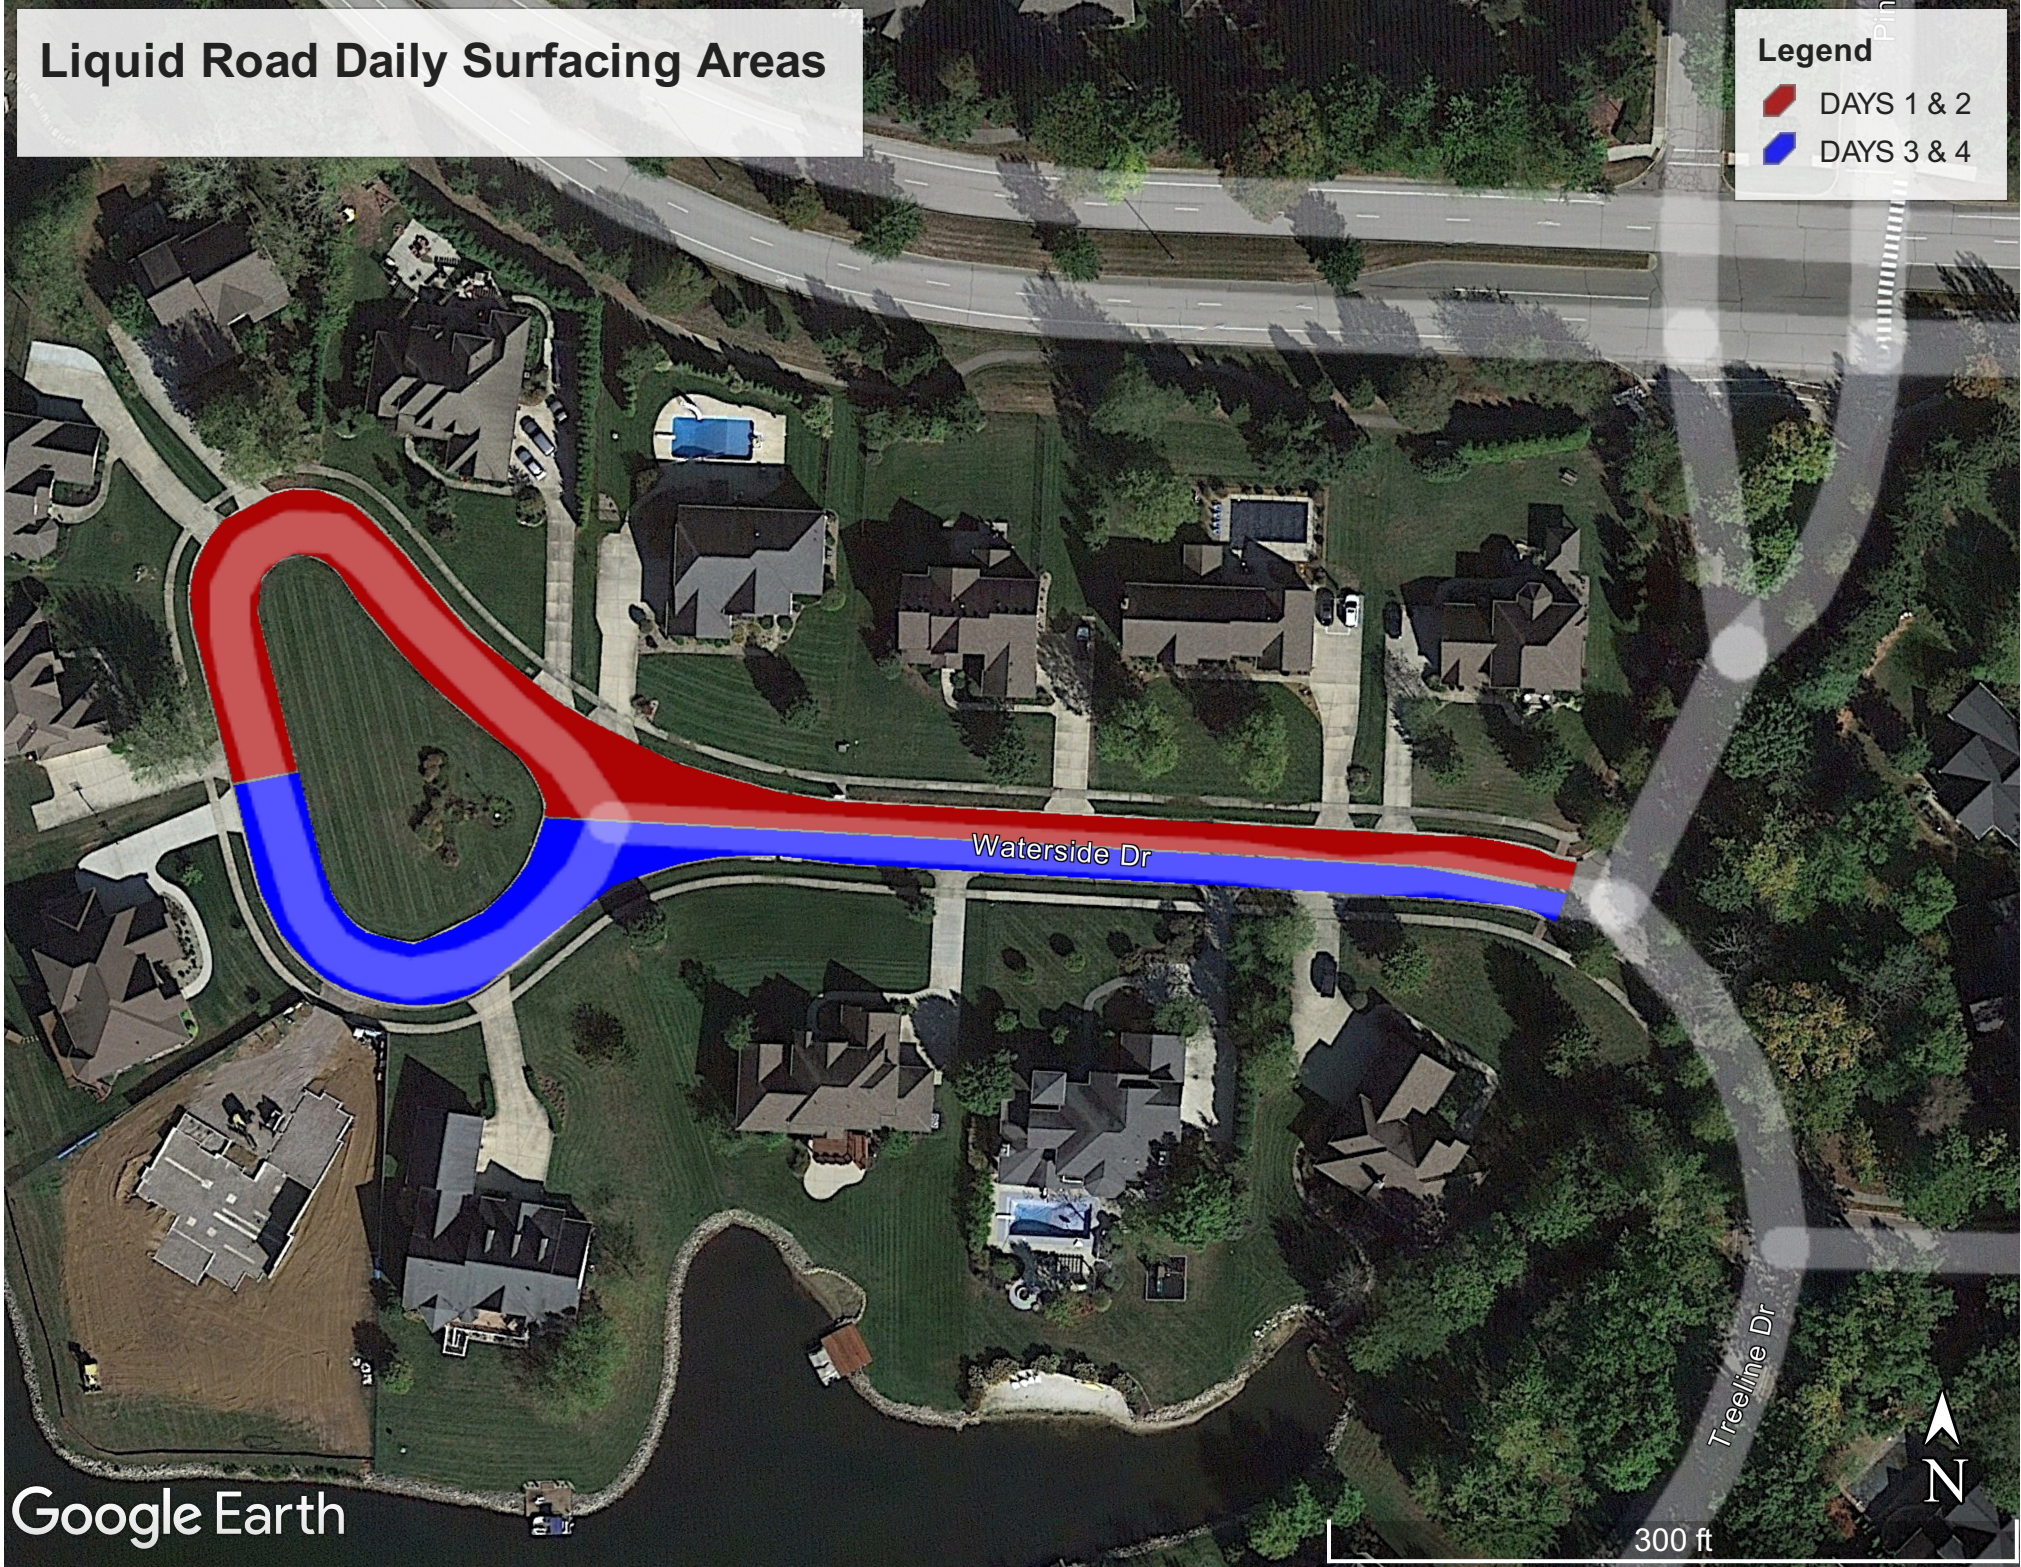

Liquid Road Daily Surfacing Areas

Legend

-  DAYS 1 & 2
-  DAYS 3 & 4

Google Earth

300 ft