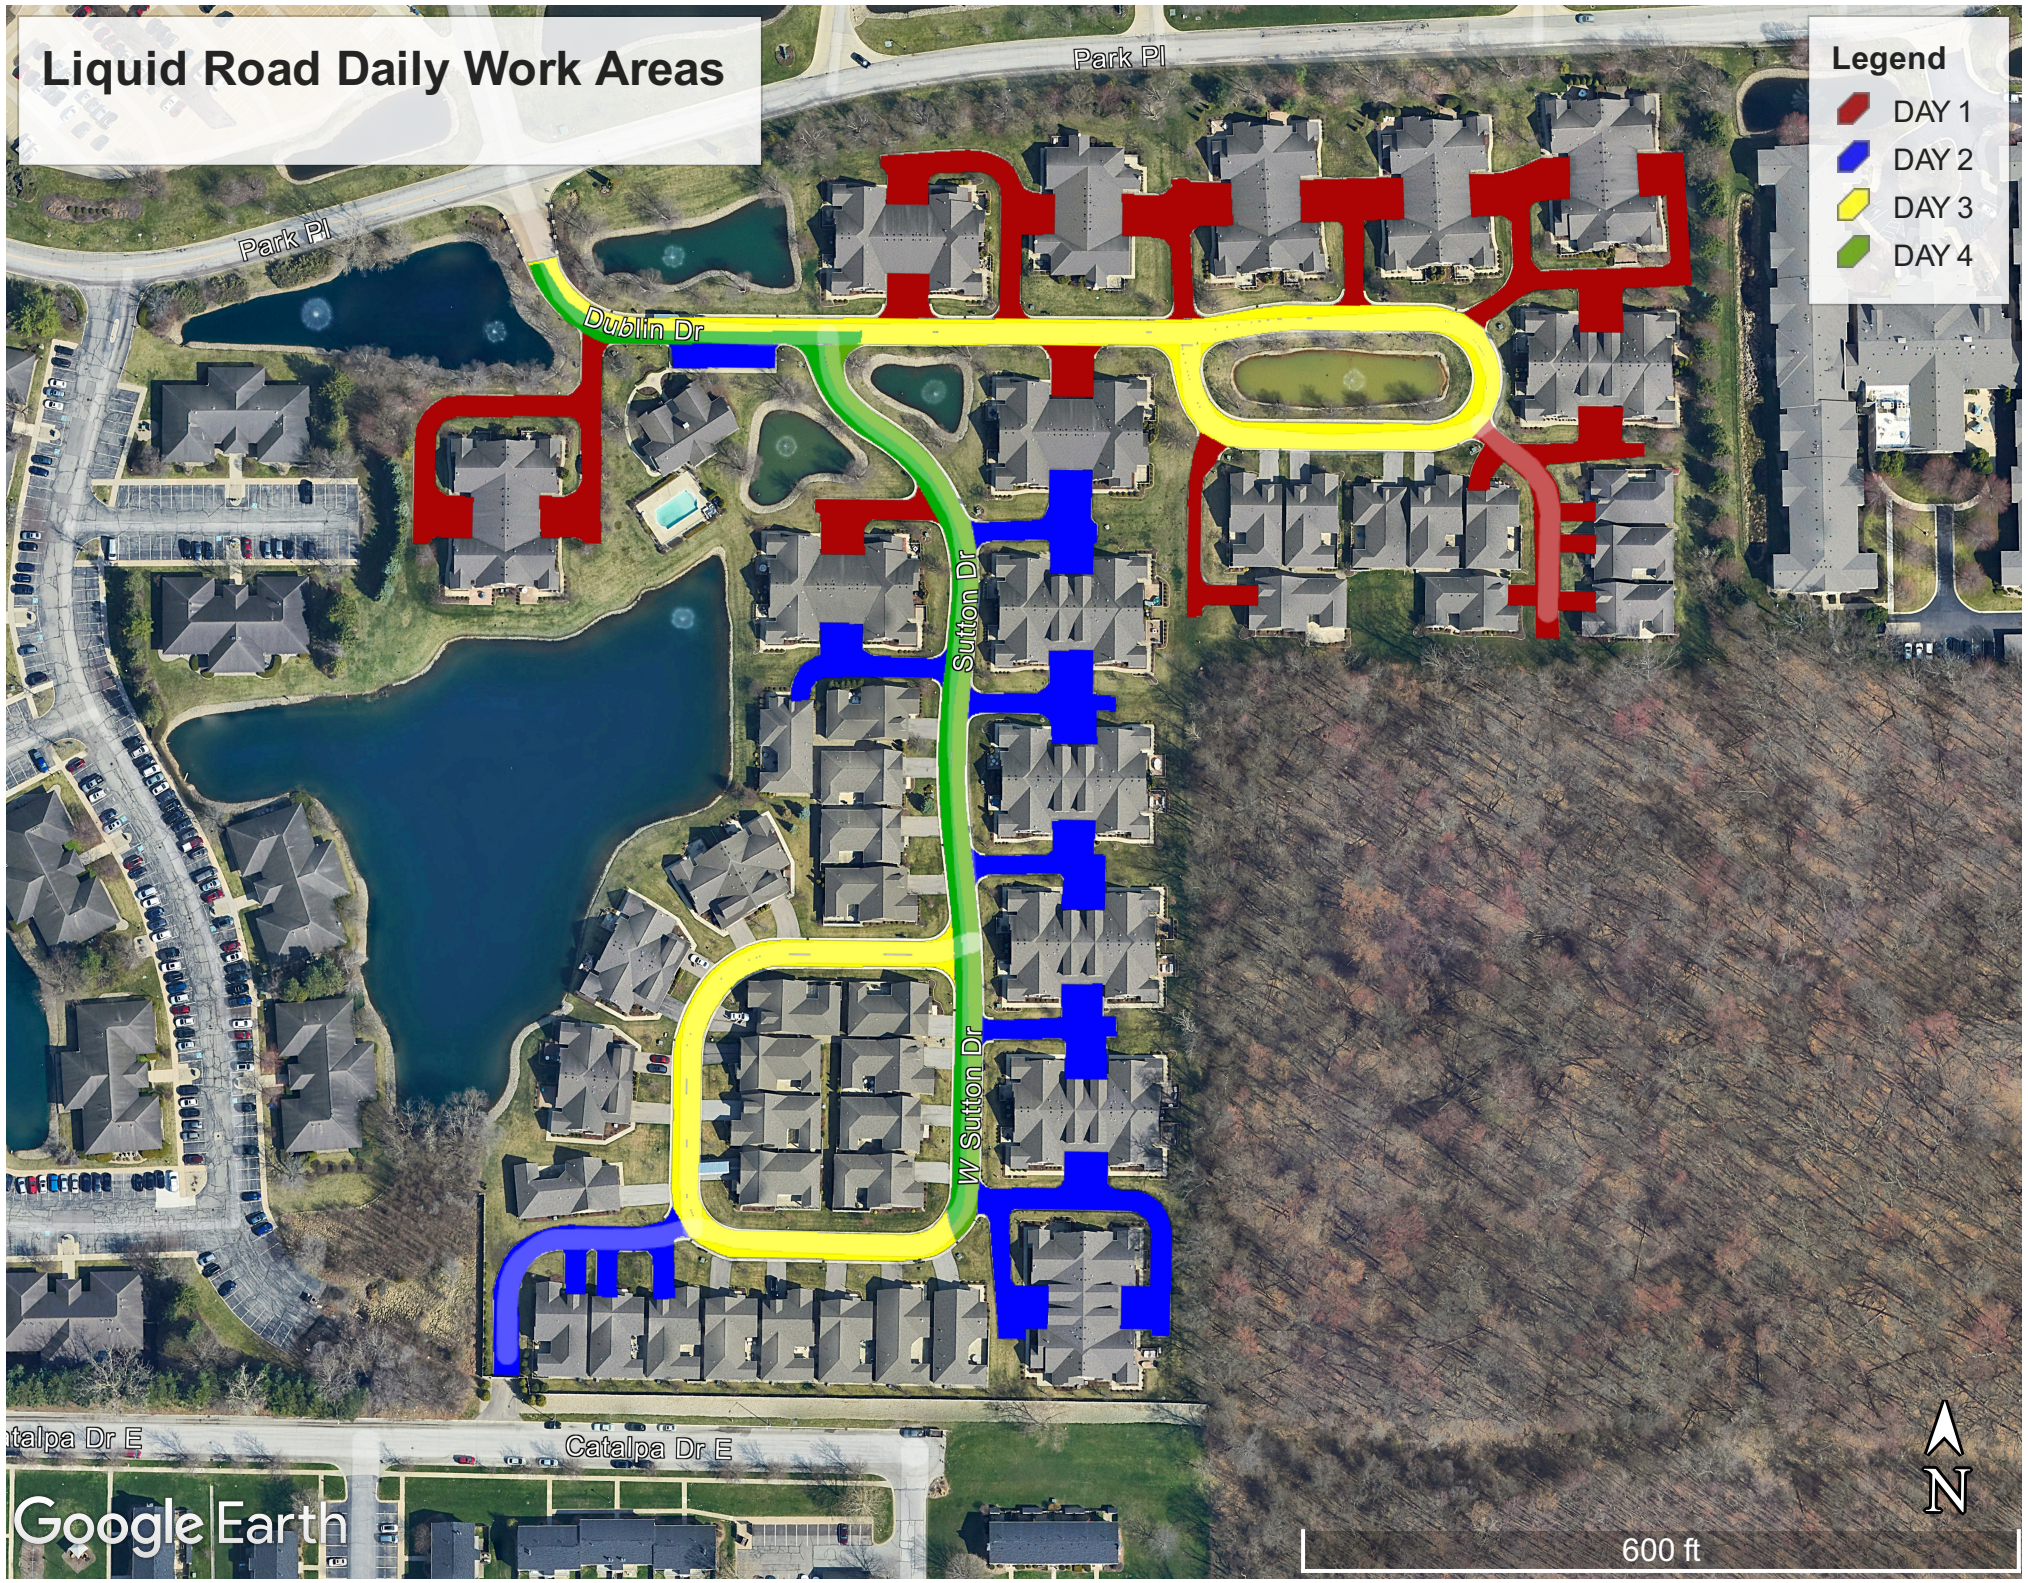

Liquid Road Daily Work Areas

Legend

- DAY 1
- DAY 2
- DAY 3
- DAY 4

Catalpa Dr E

Catalpa Dr E

Google Earth

600 ft